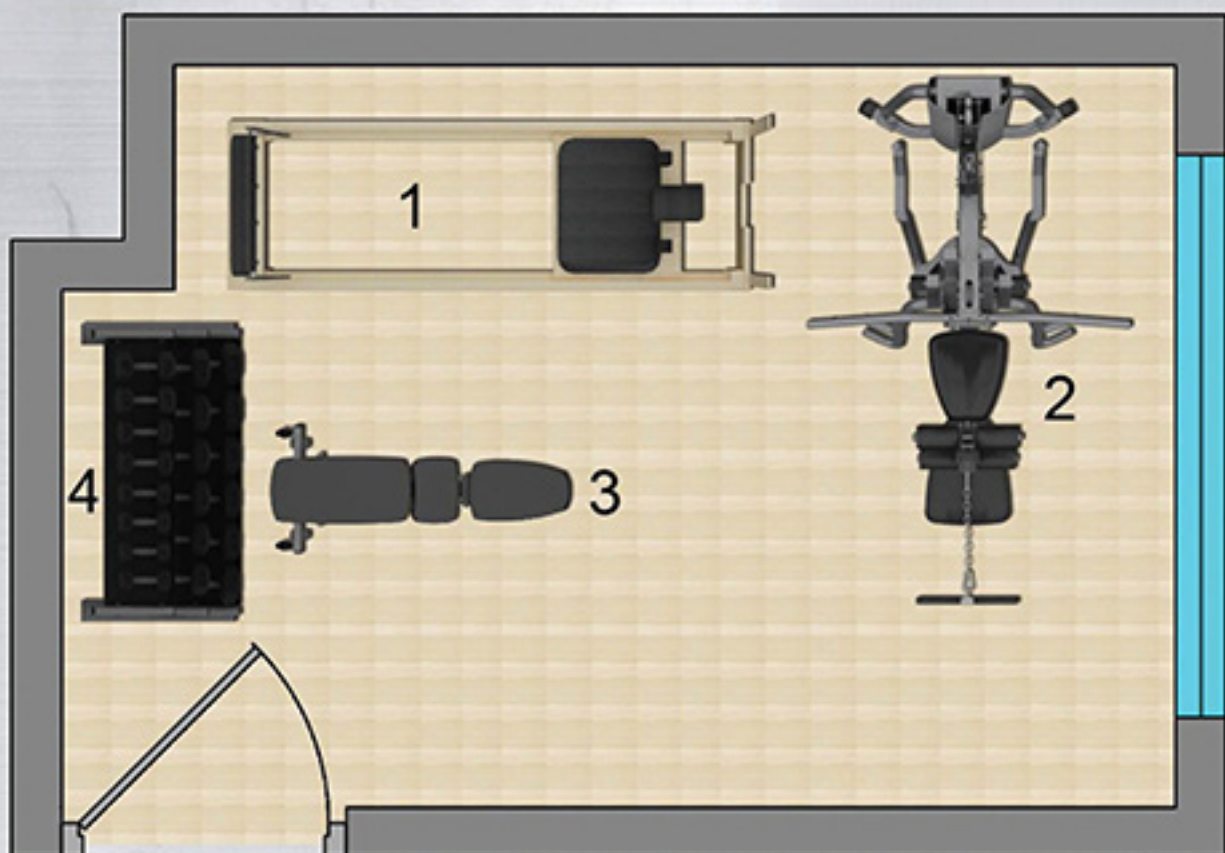

LifeFitness

LIFEFITNESS FACILITY DESIGN
3D VIEWS

**HAMMER
STRENGTH**

SCYBEX

INDOOR  CYCLING
GROUP

SCIFIT

*** PRODUCT LIST :**

- 1. REHAB V2 MAX REFORMER - 1 No
- 2. G2 FIXED MOTION - 1 No
- 3. AXIOM ADJUSTABLE BENCH - 1 No
- 4. AXIOM 3 TIER DUMBBELL RACK - 1 No

ECORE

BOUNCE 2 WHEAT

TOTAL GYM AREA : 180 SQ FT

YOU CAN HAVE
RESULTS
OR
EXCUSES
NOT BOTH

IF IT DOESN'T
challenge
YOU
IT DOESN'T
change
YOU

STOP WISHING

START DOING