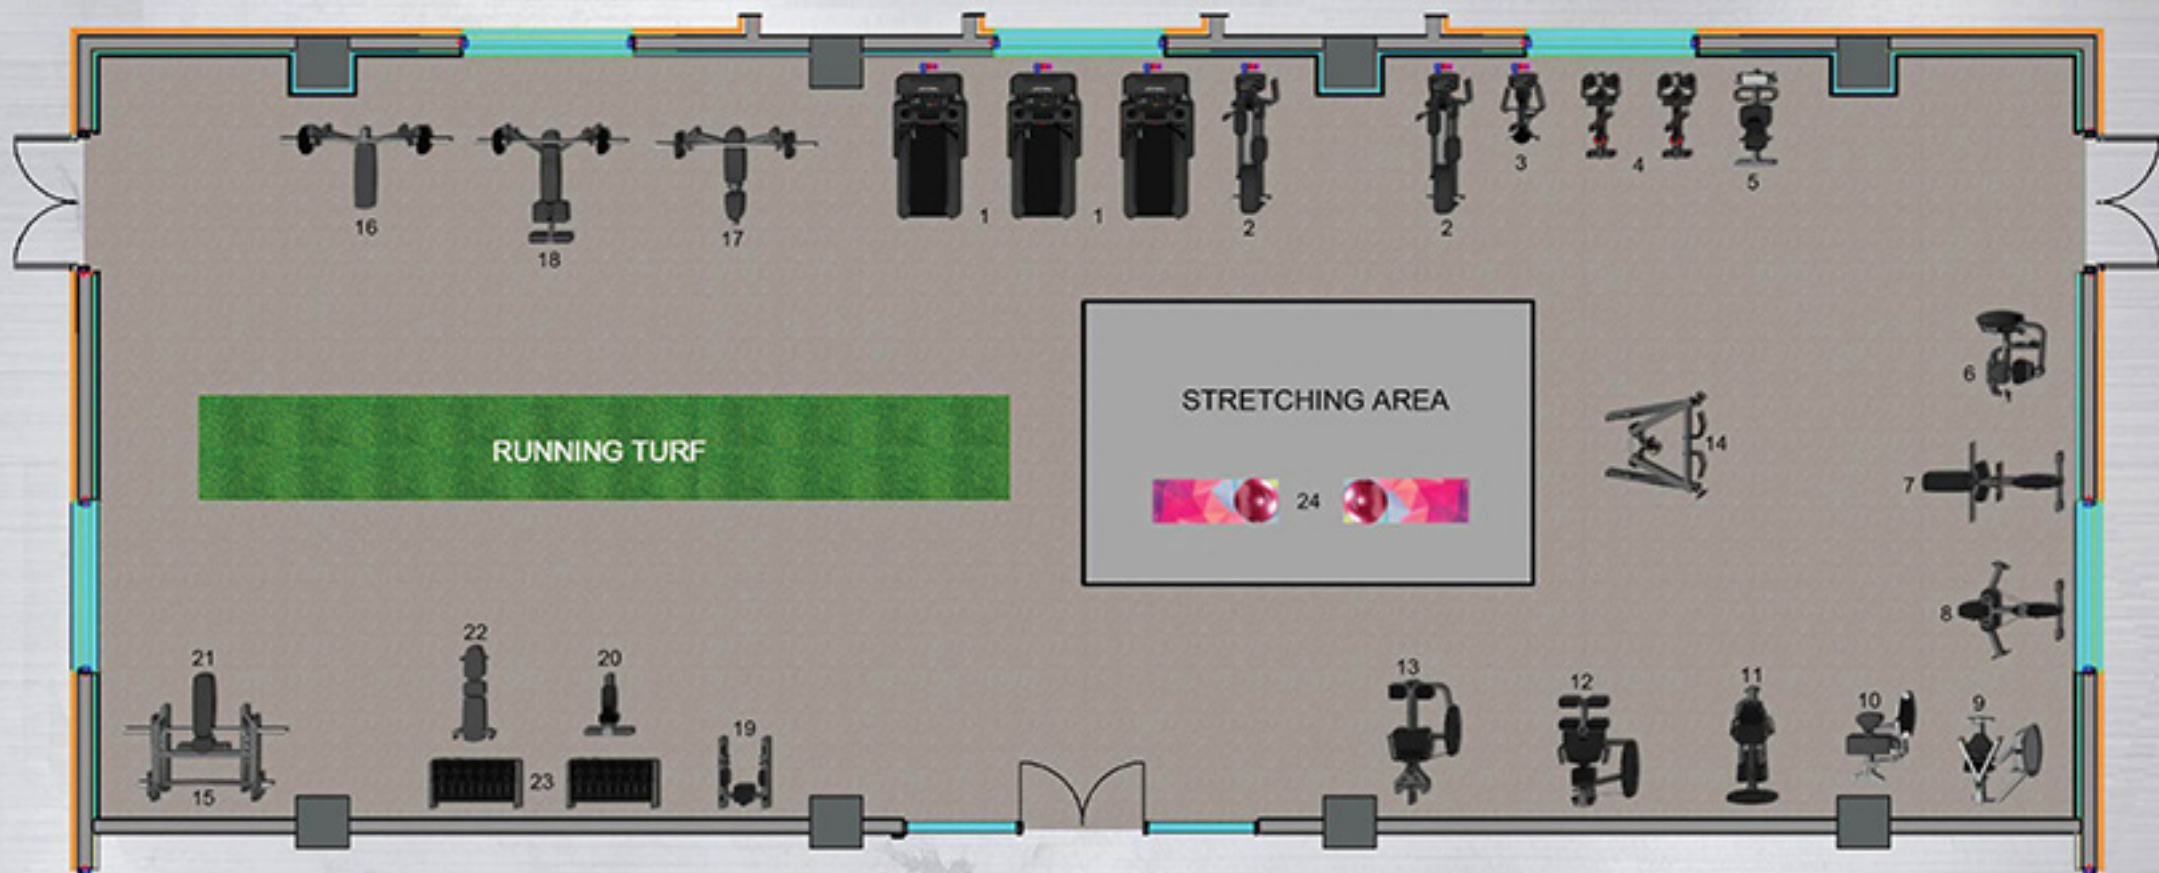

LifeFitness

LIFEFITNESS FACILITY DESIGN
3D VIEWS

**HAMMER
STRENGTH**

SCYBEX

INDOOR  CYCLING
GROUP

SCIFIT

TOTAL GYM AREA : 3640 SQ FT

-  15 AMPS (POWER POINT 6' ABOVE FROM GROUND)
-  STB (5 AMPS POWER SOCKET)
-  3KVA ONLINE UPS / STABILIZER

ECORE

SLATE