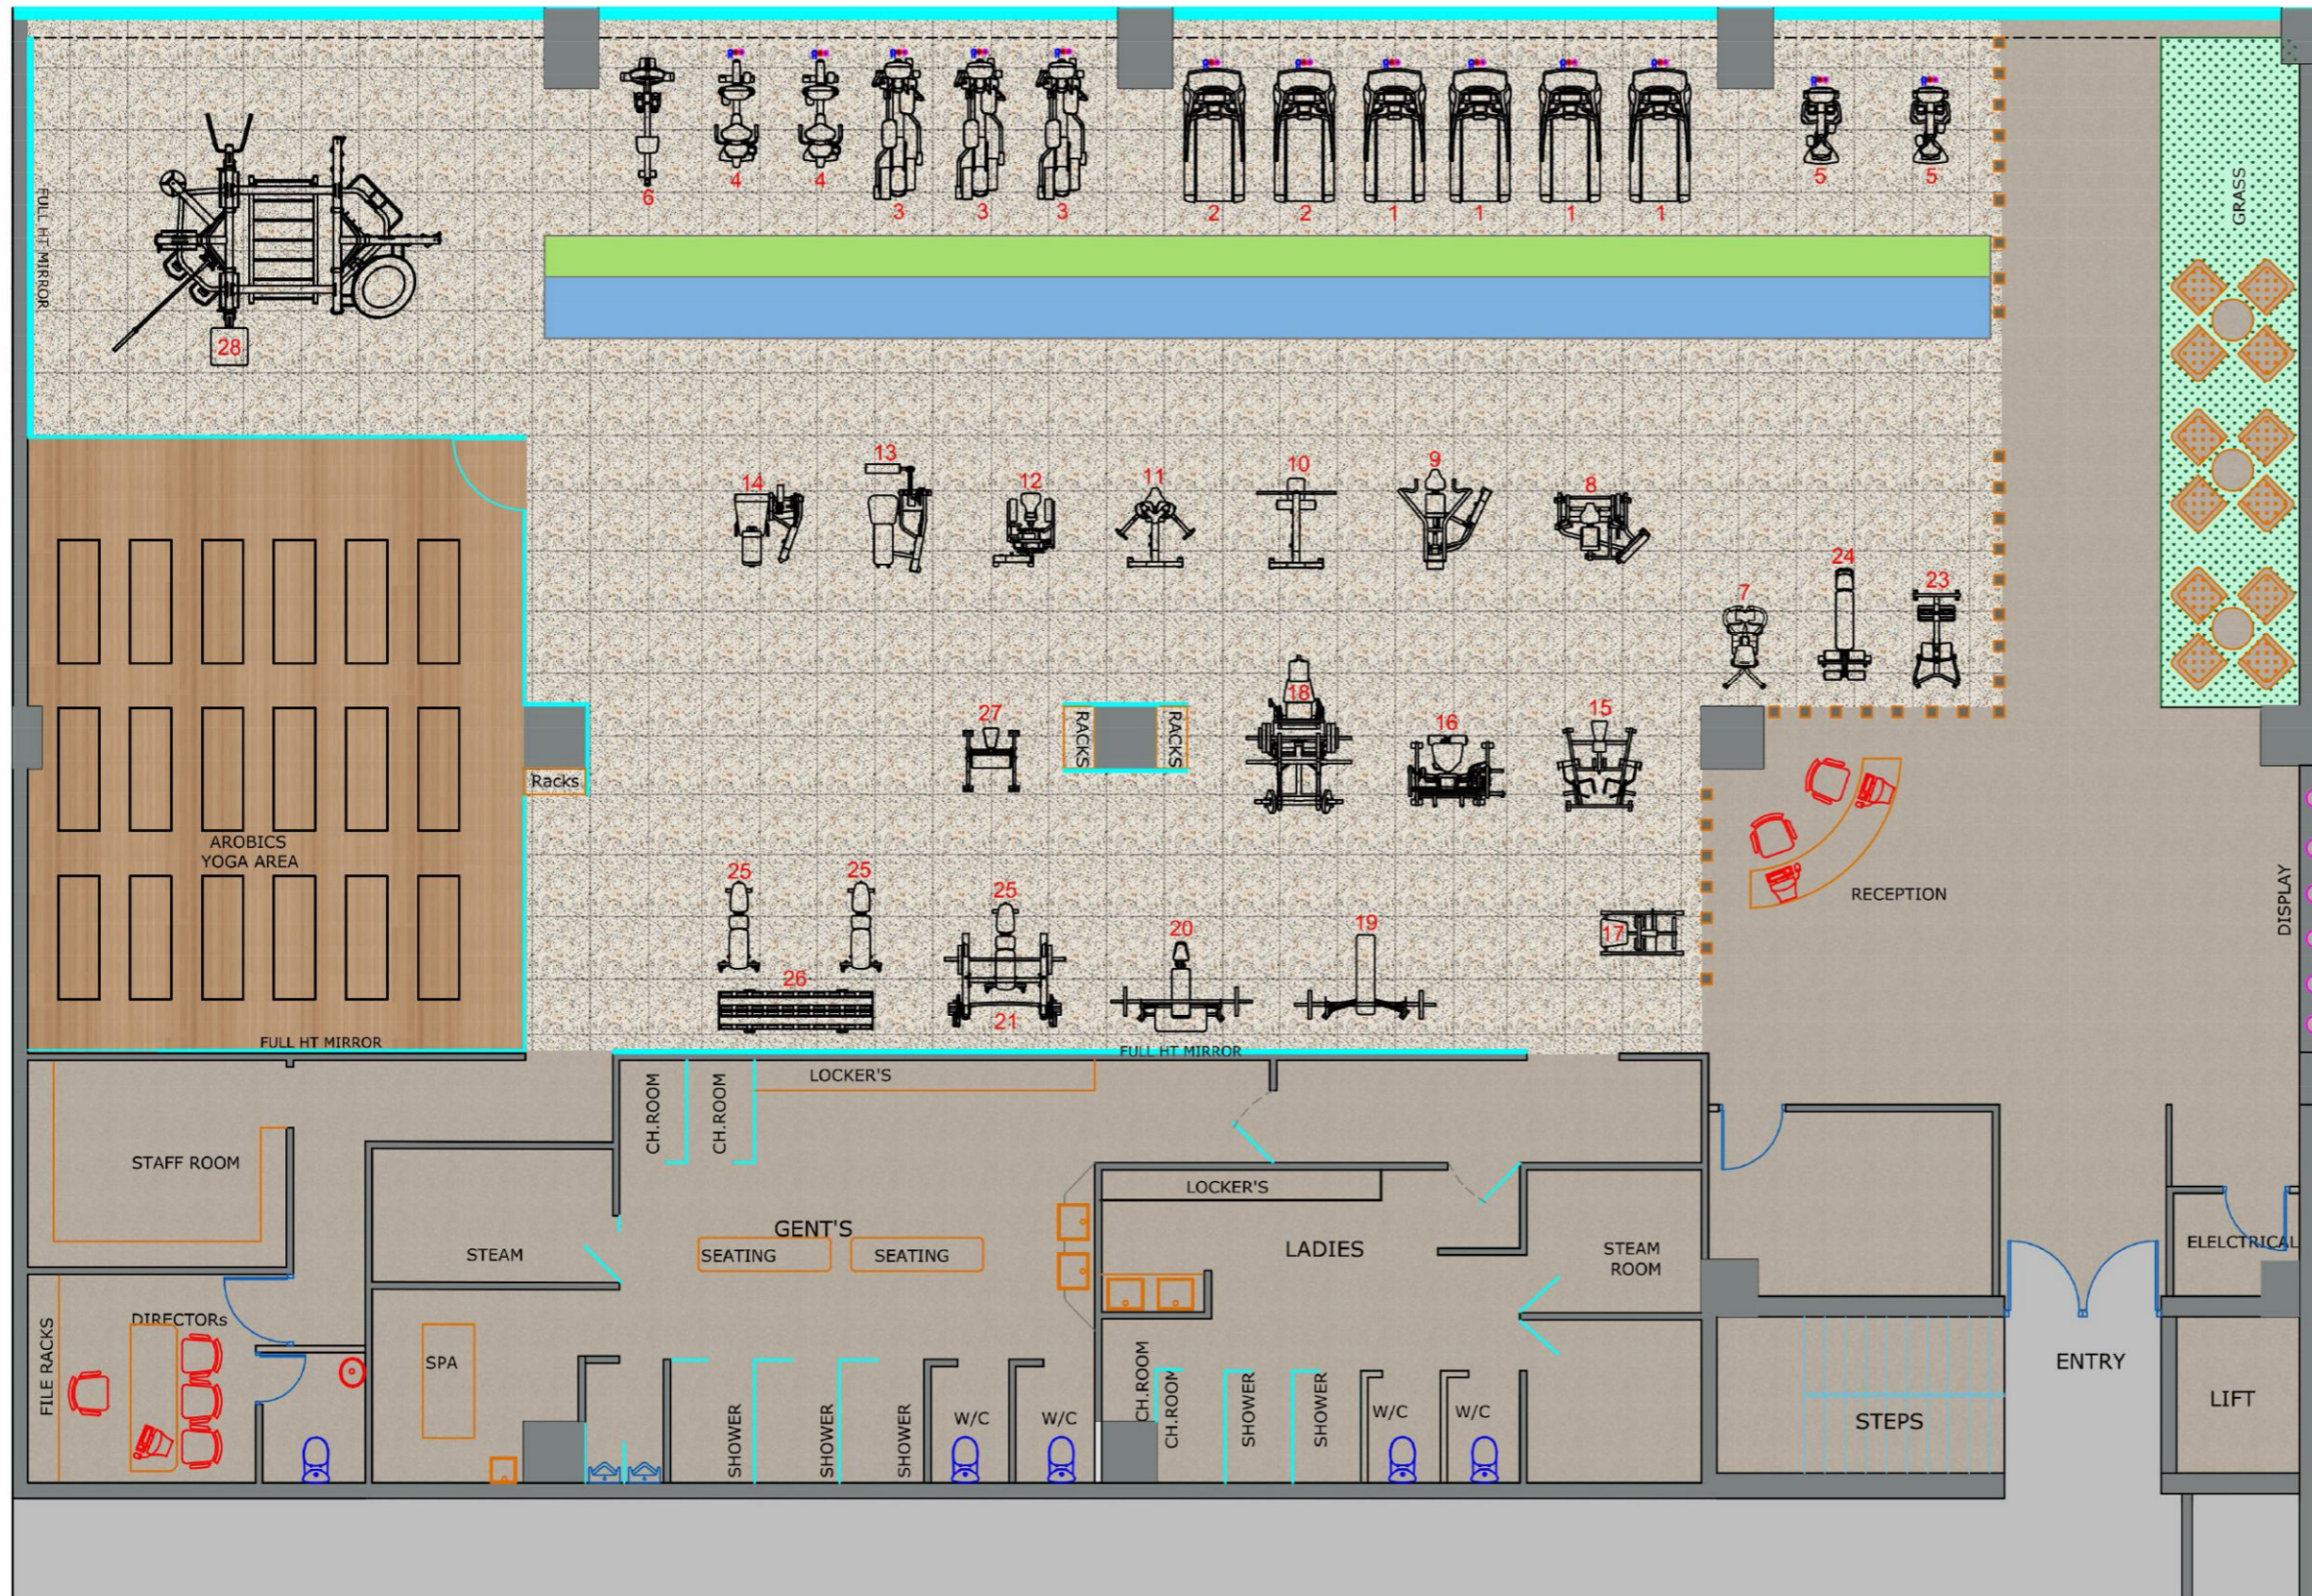

TOTAL AREA : 3714 SQ FT

ECORE

BISQUE 4860

- 15 AMPS (POWER POINT 6" ABOVE FROM GROUND)
- STB (5 AMPS POWER SOCKET)
- 3KVA ONLINE UPS / STABELIZER