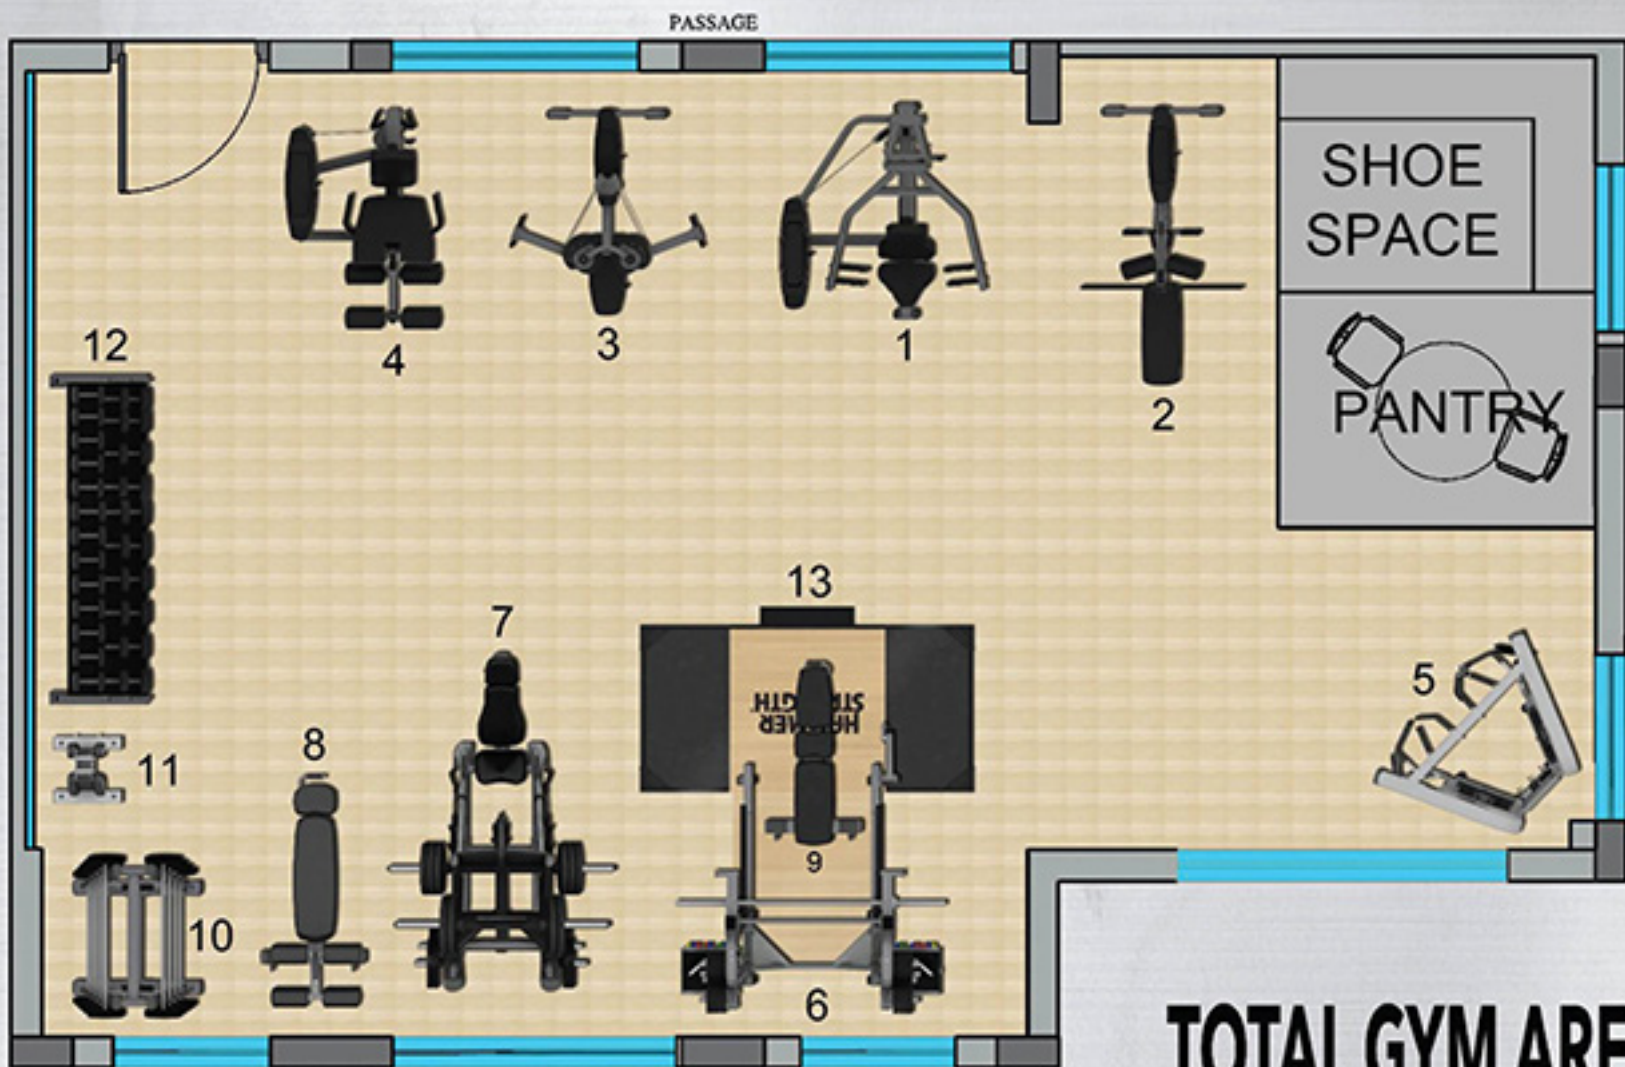

LifeFitness

LIFEFITNESS FACILITY DESIGN
3D VIEWS

**HAMMER
STRENGTH**

SCYBEX

INDOOR  CYCLING
GROUP

SCIFIT

ECORE

BOUNCE 2 WHEAT

TOTAL GYM AREA : 736.3 SQ FT