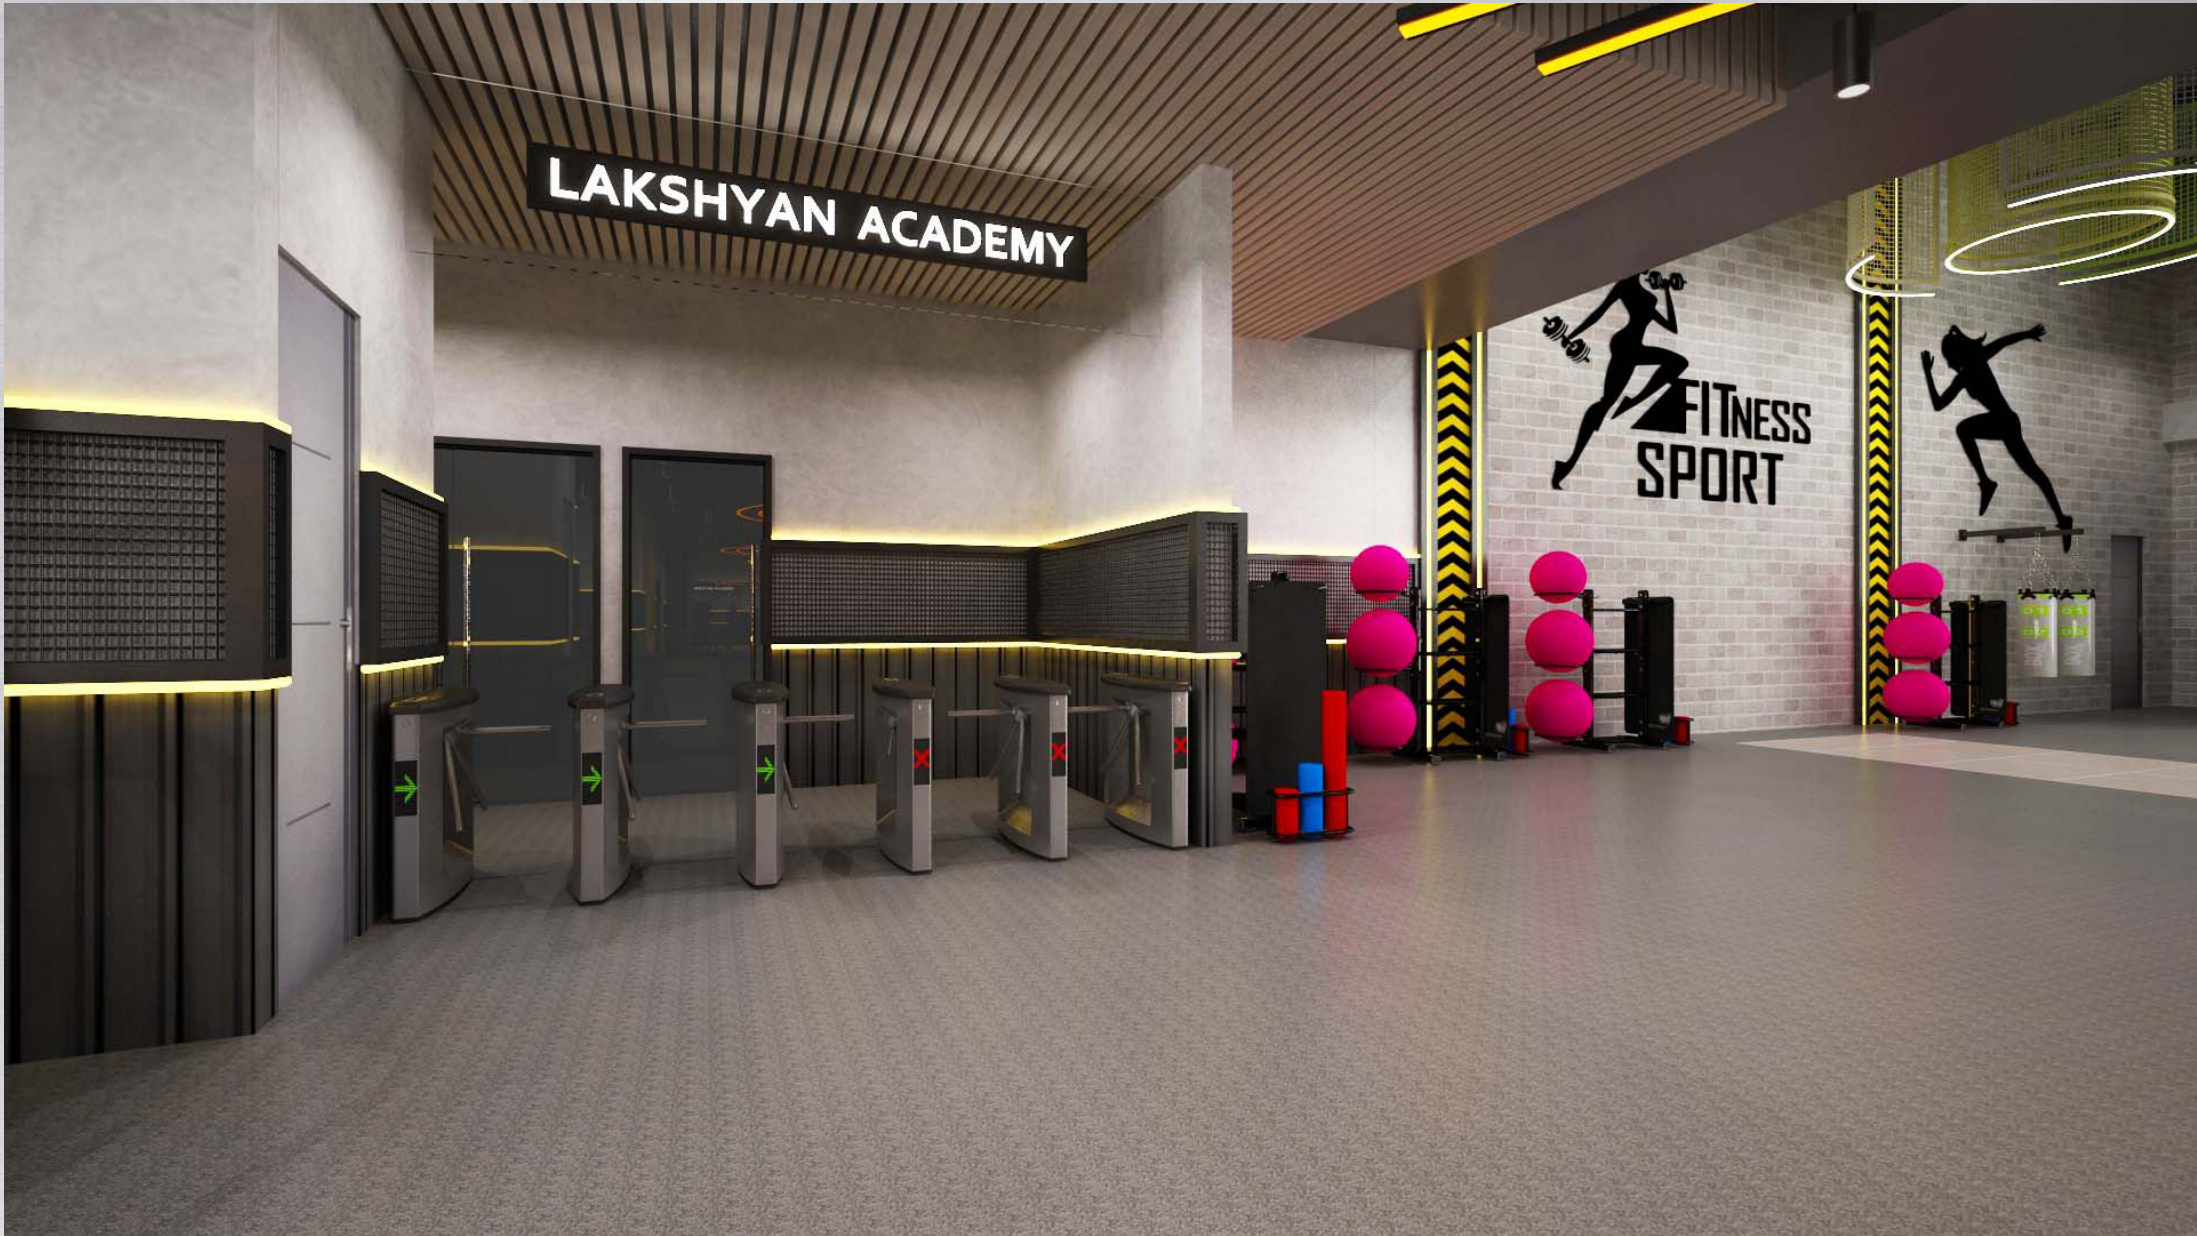

LifeFitness

LIFEFITNESS FACILITY DESIGN
3D VIEWS

**HAMMER
STRENGTH**

SCYBEX

INDOOR  CYCLING
GROUP

SCIFIT

**TOTAL GYM AREA :
10230 SQ FT**

MIND ON A
MISSION