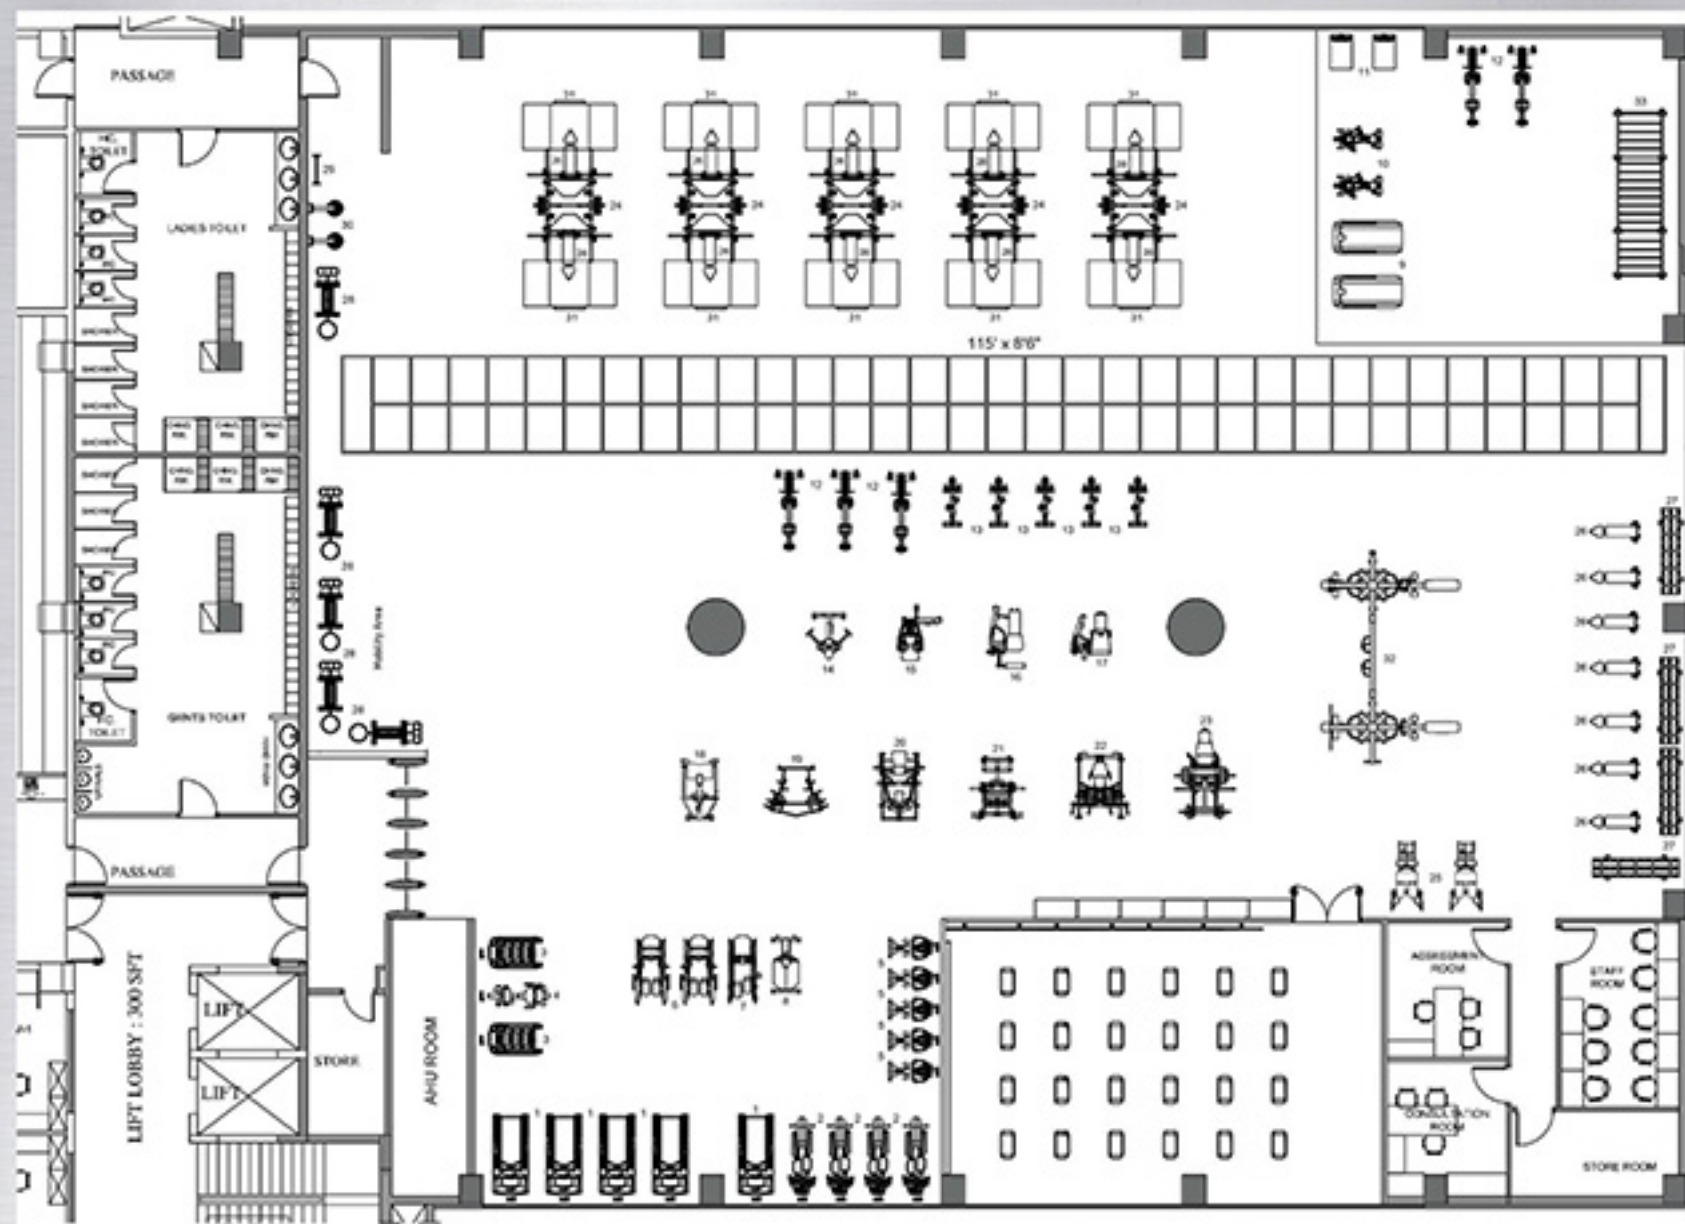

LifeFitness

LIFEFITNESS FACILITY DESIGN
3D VIEWS

**HAMMER
STRENGTH**

SCYBEX

INDOOR  CYCLING
GROUP

SCIFIT

**TOTAL GYM AREA :
10230 SQ FT**

MIND ON A
MISSION