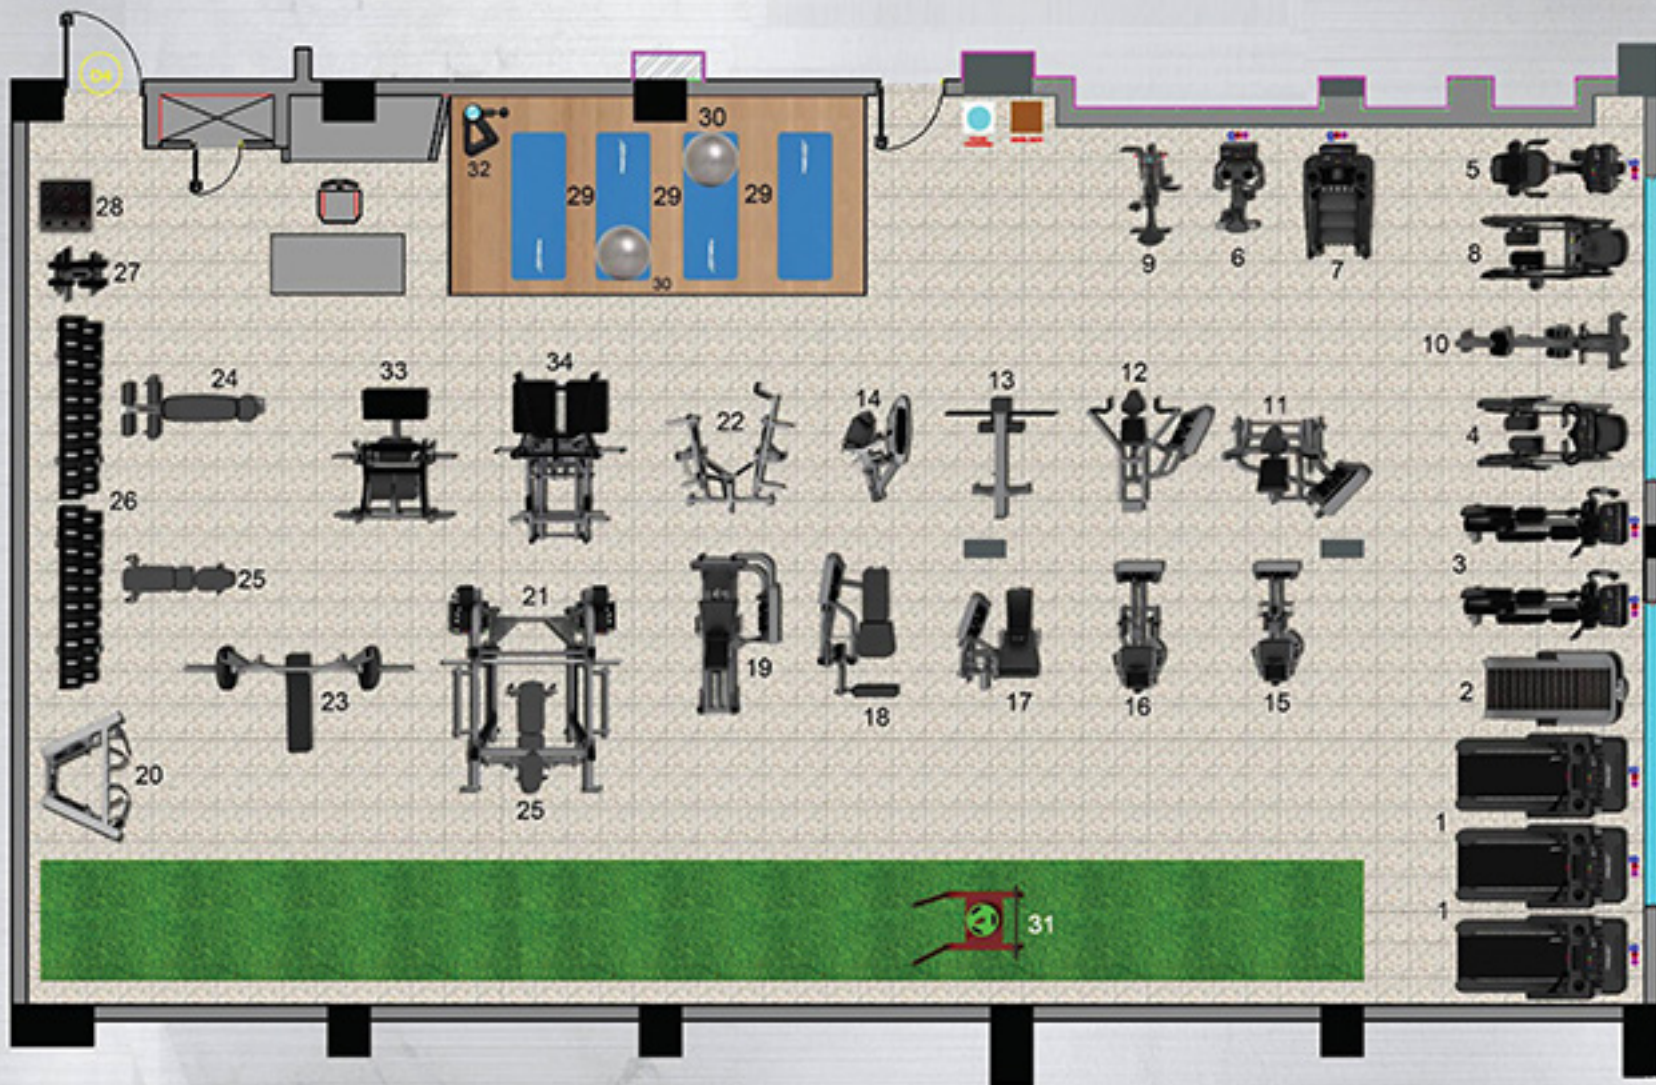

LifeFitness

LIFEFITNESS FACILITY DESIGN
3D VIEWS

**HAMMER
STRENGTH**

SCYBEX

INDOOR  CYCLING
GROUP

SCIFIT

ECORE

BISQUE 4860

TOTAL GYM AREA : 2440 SQ FT

- 15 AMPS (POWER POINT E'ASOVE FROM GROUND)
- 5TB (5 AMPS POWER SOCKET)
- 30VA ONLINE UPS / STABILIZER

**HAMMER
STRENGTH®**

SCYBEX®

INDOOR CYCLING
GROUP

SCIFIT™

AUTHENTIC
EST. 1845
TRADE MARK
BRUNSWICK
AMERICAN

**BODY UNDER
CONSTRUCTION**

**MIND ON A
MISSION**