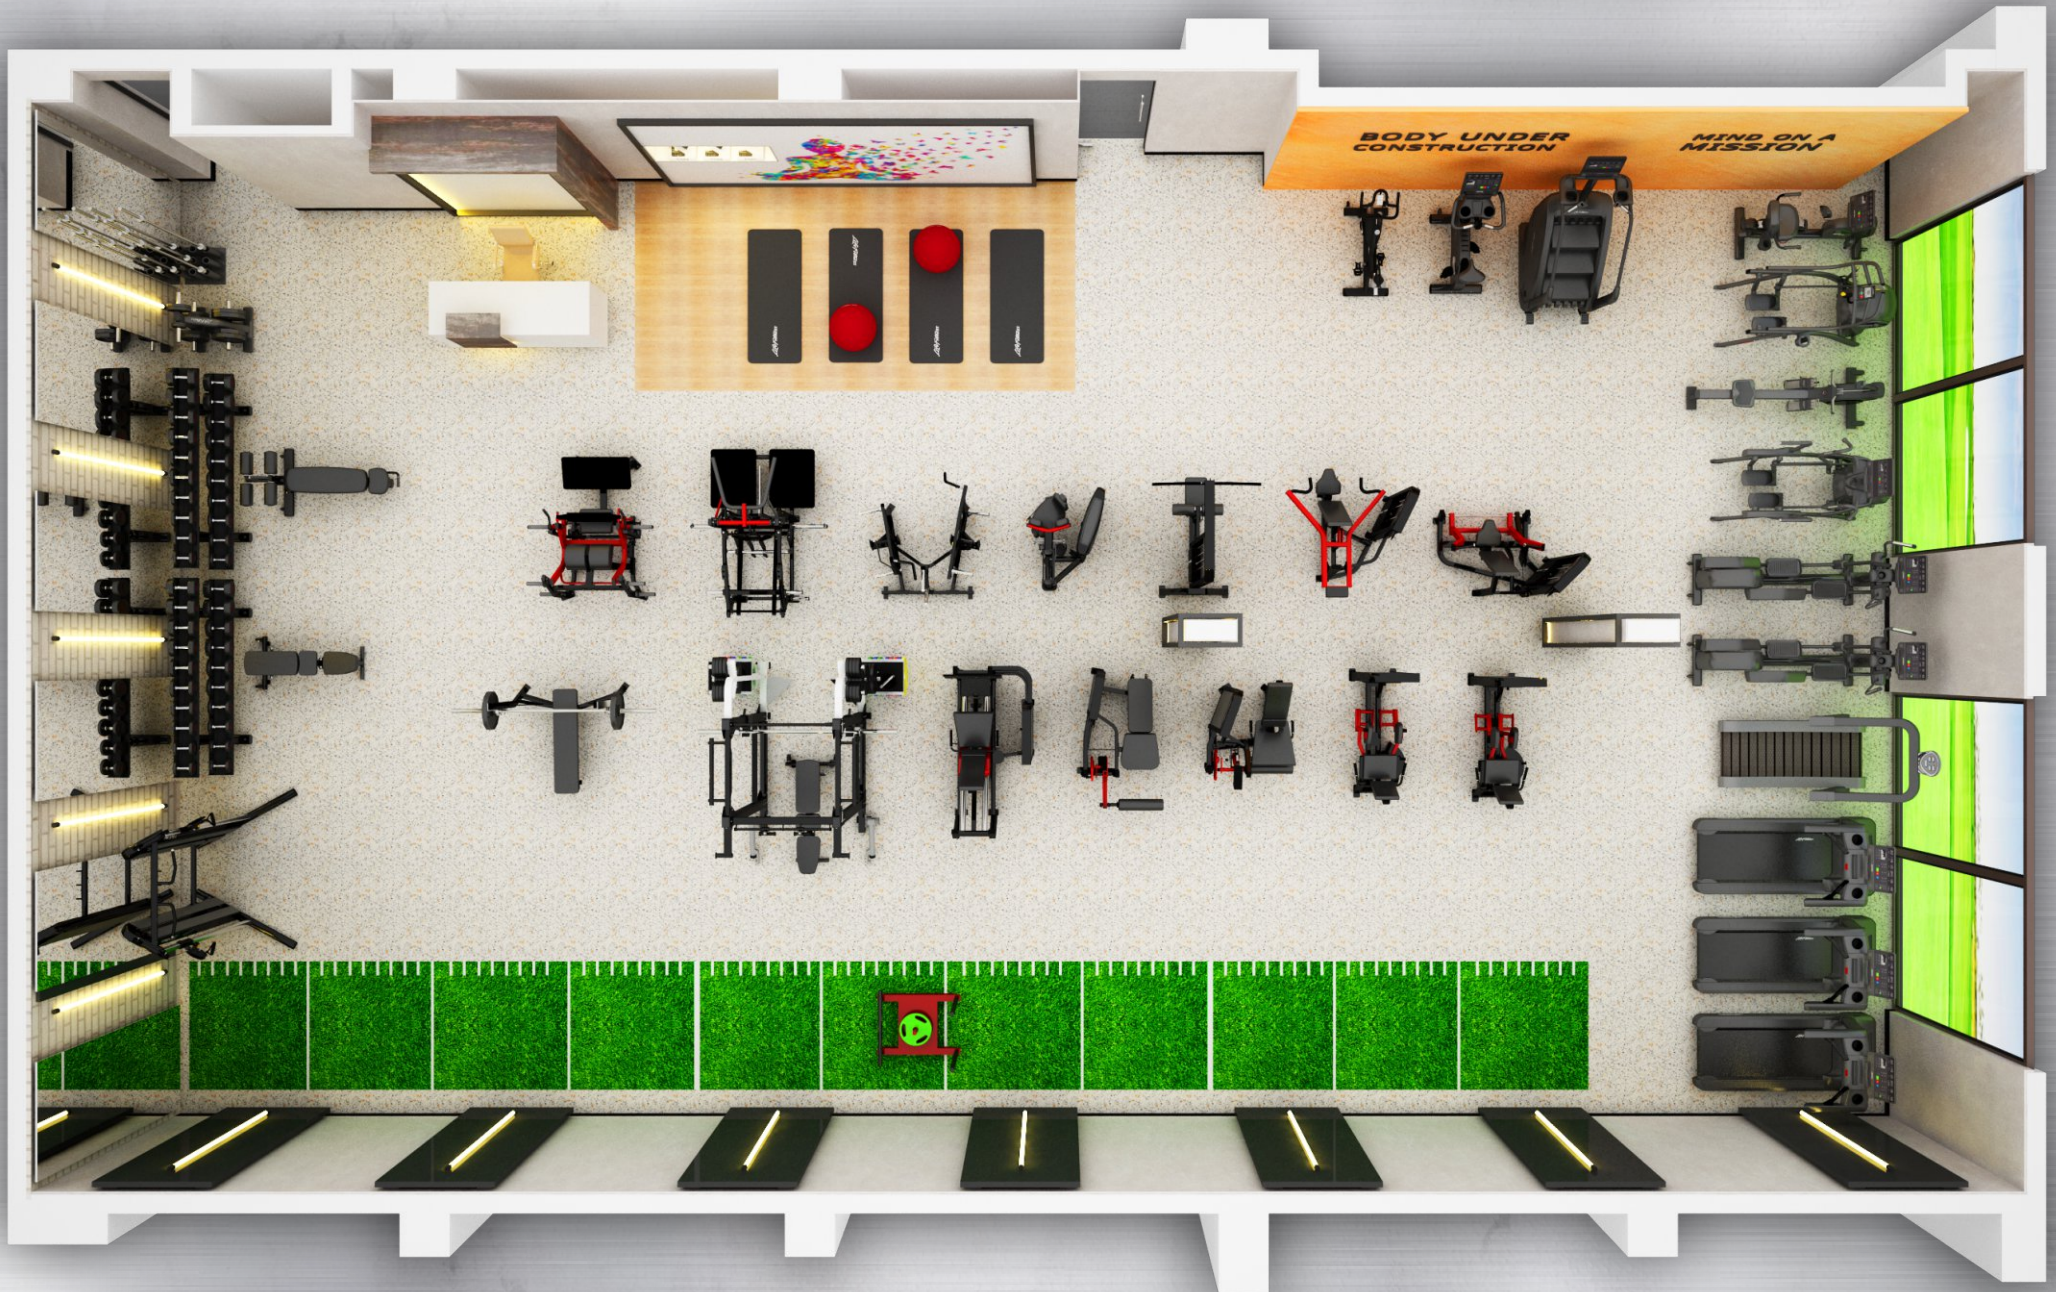

LifeFitness

LIFEFITNESS FACILITY DESIGN
3D VIEWS

**HAMMER
STRENGTH**

SCYBEX

INDOOR  CYCLING
GROUP

SCIFIT

ECORE

BISQUE 4860

TOTAL GYM AREA : 2440 SQ FT

- 15 AMPS (POWER POINT E'ASOVE FROM GROUND)
- 5TB (5 AMPS POWER SOCKET)
- 30VA ONLINE UPS / STABILIZER

**HAMMER
STRENGTH®**

SCYBEX®

INDOOR CYCLING
GROUP

SCIFIT™

AUTHENTIC
EST. 1845
TRADE MARK
BRUNSWICK
AMERICAN

**BODY UNDER
CONSTRUCTION**

**MIND ON A
MISSION**