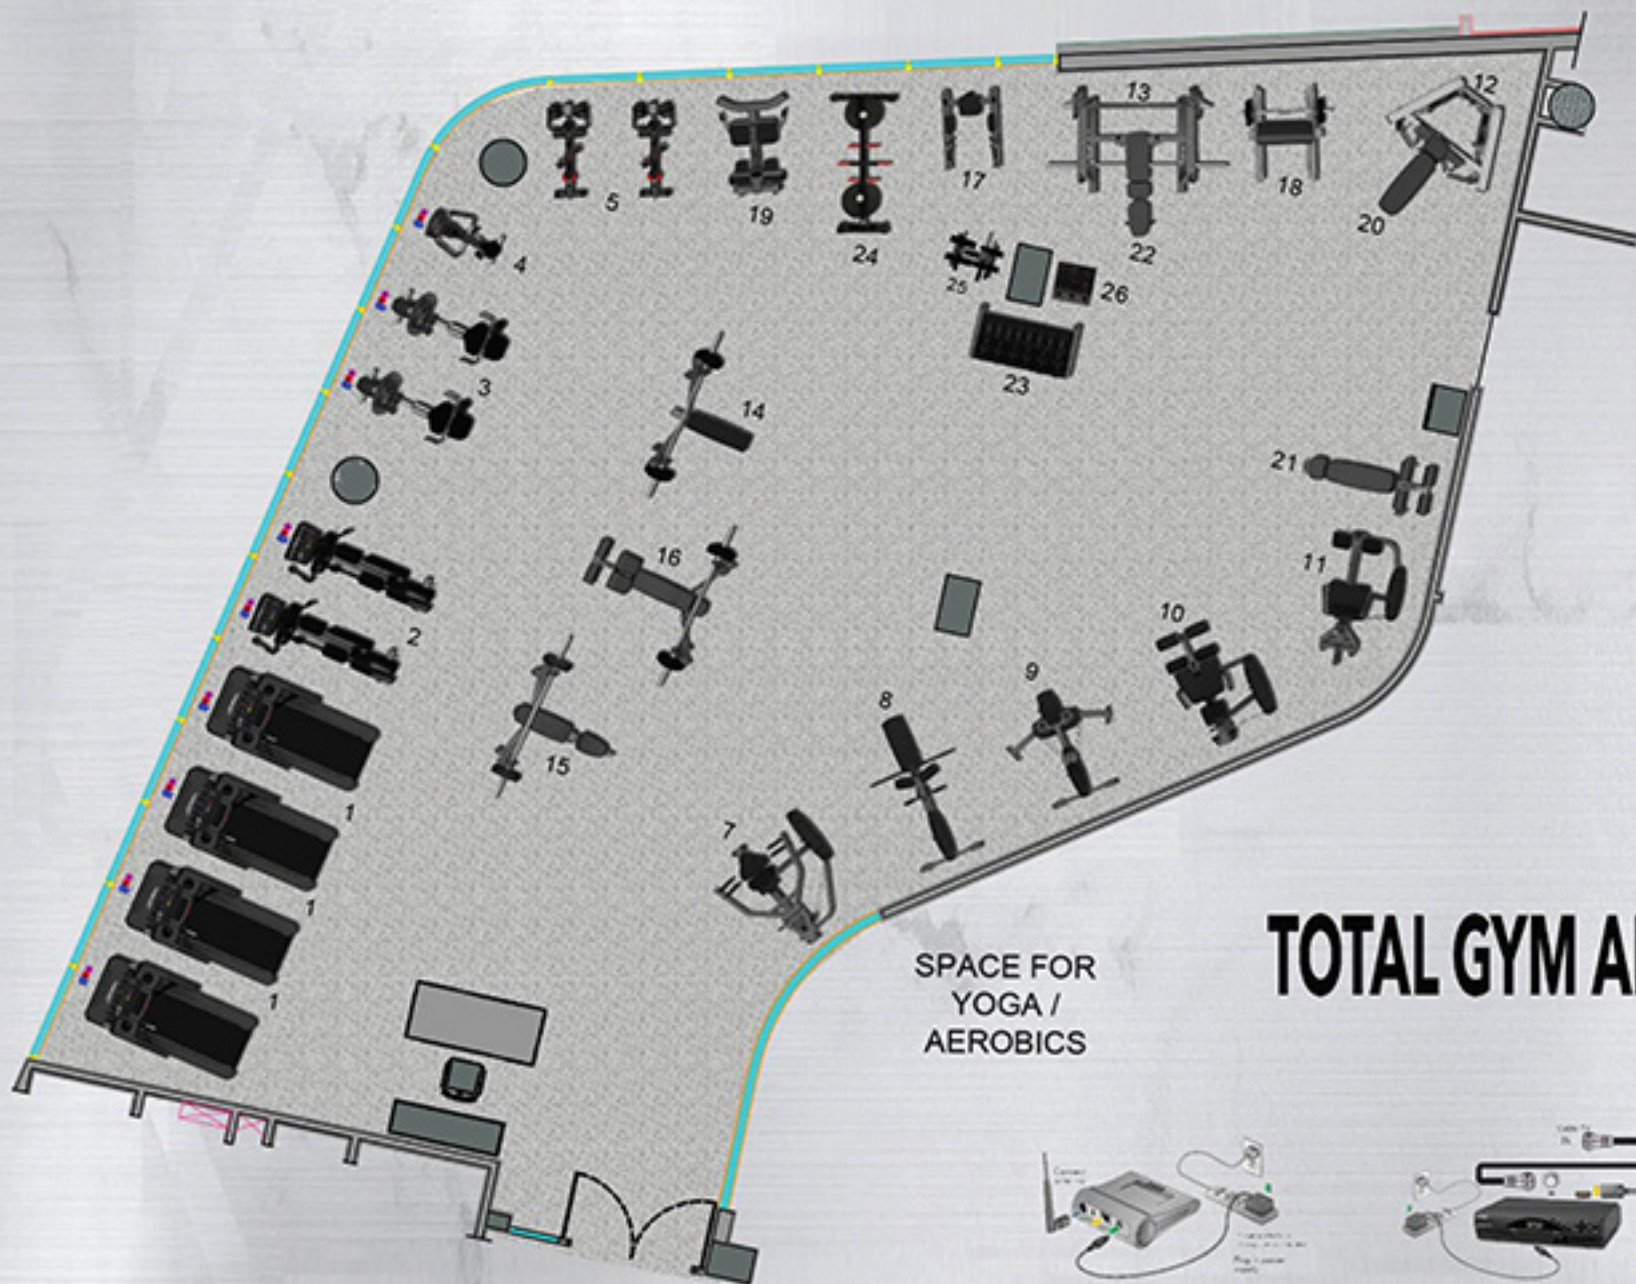

*LifeFitness*

**LIFEFITNESS FACILITY DESIGN**  
**3D VIEWS**

**HAMMER  
STRENGTH**

**SCYBEX**

INDOOR  CYCLING  
GROUP

**SCIFIT**

*LifeFitness*

**ECORE**

**WHIRL POOL**

**TOTAL GYM AREA : 2120 SQ FT**

SPACE FOR  
YOGA /  
AEROBICS

- 15 AMP (POWER POINT 6" ABOVE FROM GROUND)
- 5 AMP (POWER SOCKET)
- 3KVA ONLINE UPS / STABILIZER

**HAMMER  
STRENGTH**

**SCYBEX**