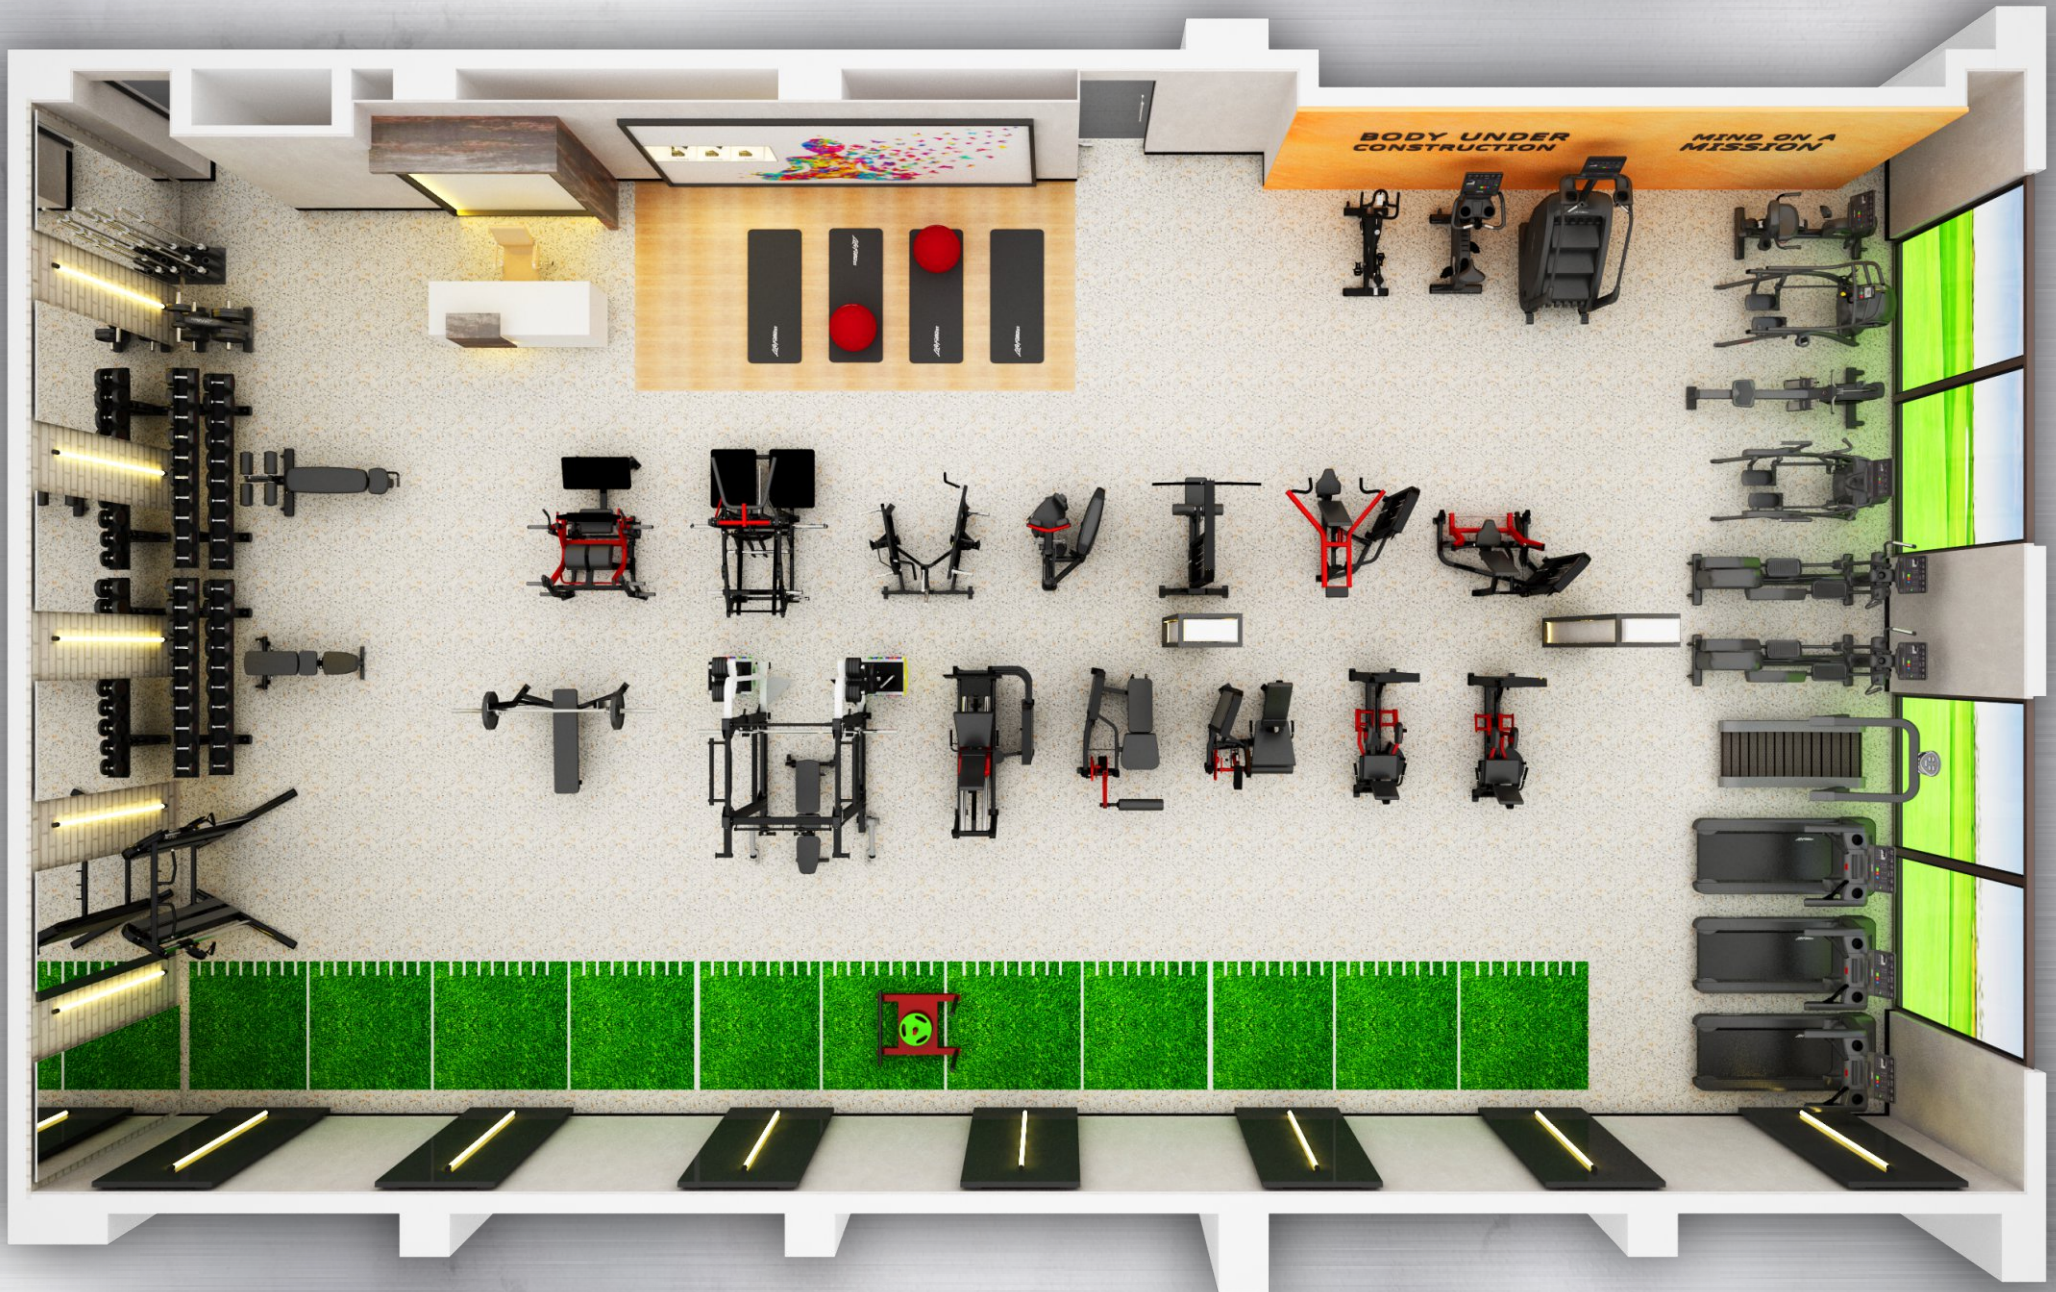

**HAMMER
STRENGTH®**

SCYBEX®

**INDOOR CYCLING
GROUP**

SCIFIT™

**AUTHENTIC
EST. 1845
TRADE BRUNSWICK MARK
AMERICAN**