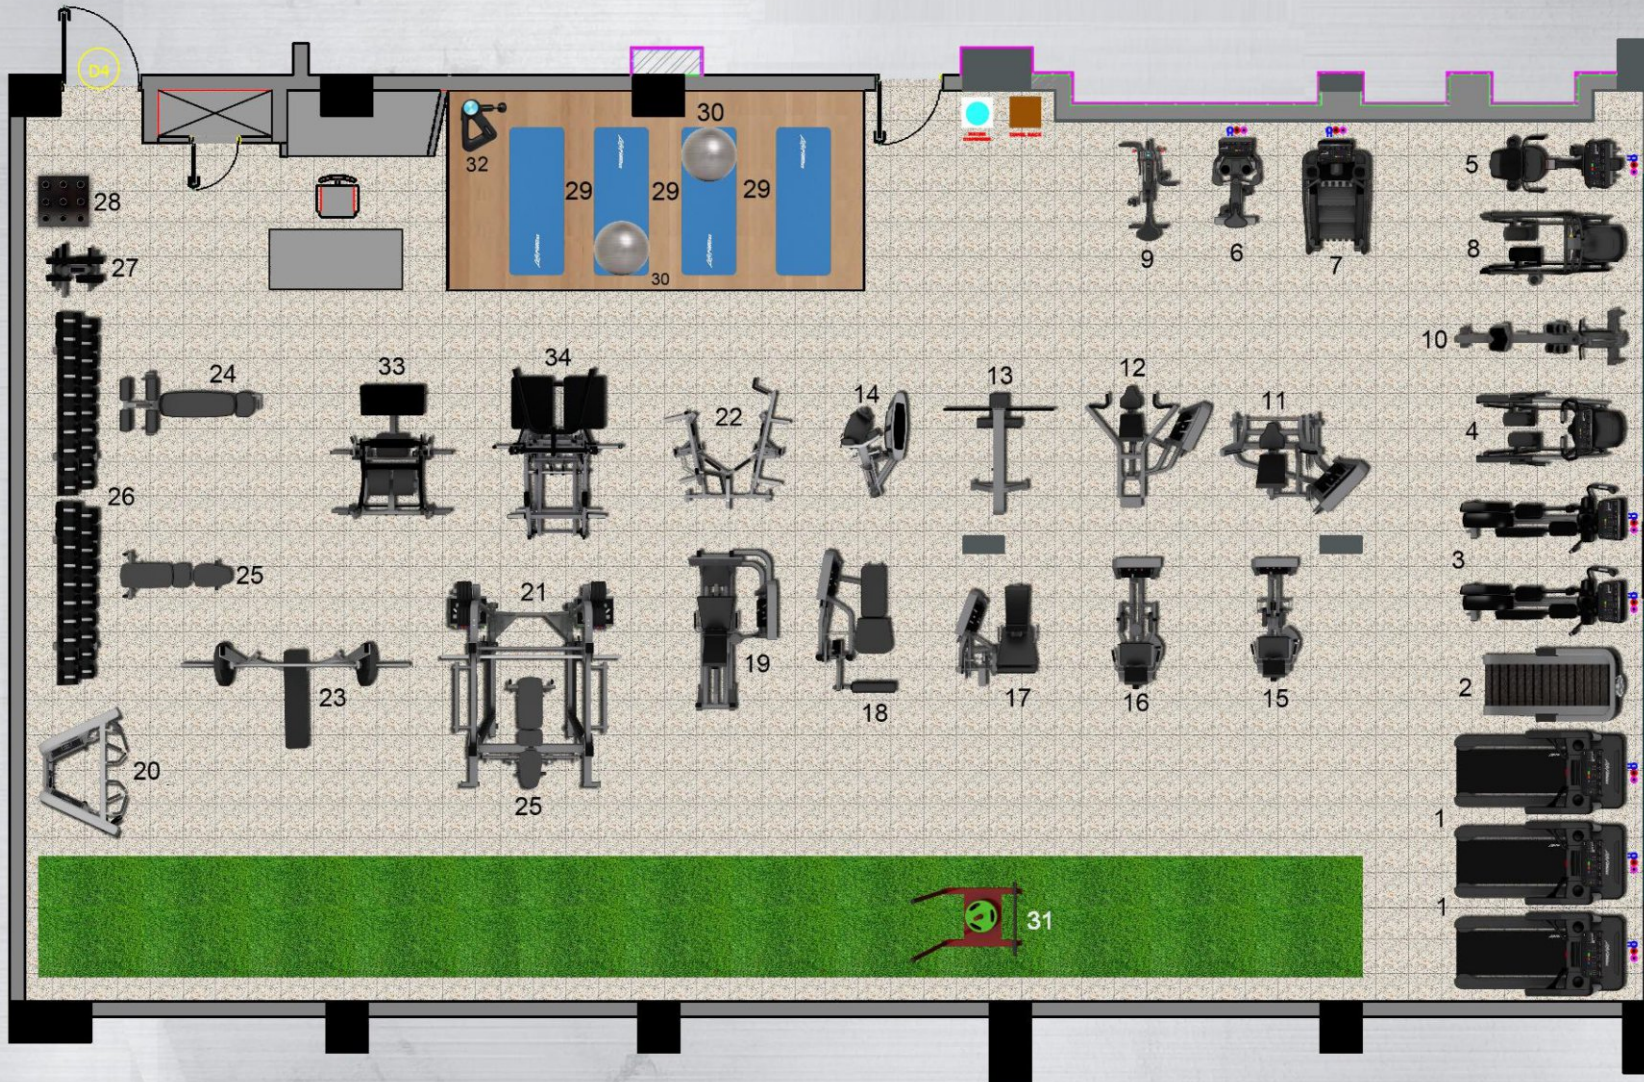

**AUTHENTIC
EST. 1858
TRADE BRUNSWICK MARK
1858
AMERICAN**

ECORE

BISQUE 4860

TOTAL GYM AREA : 2440 SQ FT

- 15 AMPS (POWER POINT 6" ABOVE FROM GROUND)
- STB (5 AMPS POWER SOCKET)
- 3KVA ONLINE UPS / STABILIZER

*** PRODUCT LIST :**

1. INTEGRITY DSL TREADMILL - 3 Nos
2. HAMMER STRENGTH HD PERFORMANCE TREADMILL - 1 No
3. INTEGRITY DSL ELLIPTICAL CROSS-TRAINER - 2 Nos
4. LF SL ARC TRAINER TOTAL BODY - 1 No
5. INTEGRITY DSL RECUMBENT BIKE - 1 No
6. INTEGRITY DSL UPRIGHT BIKE - 1 No
7. INTEGRITY SL POWERMILL CLIMBER - 1 No
8. SPARC TRAINER - 1 No
9. AIR BIKE STEEL MASH - 1 No
10. HEAT ROW - 1 No
11. HS-CP HAMMER SELECT CHEST PRESS - 1 No
12. HS-SP HAMMER SELECT SHOULDER PRESS - 1 No
13. HS-PD HAMMER SELECT LAT PULLDOWN - 1 No
14. SS-TR INSIGNIA SERIES TORSO ROTATION - 1 No
15. HS-HAB HAMMER SELECT HIP ABDUCTION - 1 No
16. HS-HAD HAMMER SELECT HIP ADDUCTION - 1 No
17. HS-LE HAMMER SELECT LEG EXTENSION - 1 No
18. HS-LC HAMMER SELECT LEG CURL - 1 No
19. HS-SLP HAMMER SELECT SEATED LEG PRESS - 1 No
20. CMDAP CABLE MOTION DUAL ADJUSTABLE PULLEY - 1 No
21. HD ELITE STAND ALONE POWER RACK - 1 No
22. GB-CT GROUND BASE COMBO TWIST - 1 No
23. O-FB HAMMER OLYMPIC FLAT BENCH - 1 No
24. SADB SIGNATURE ADJ DECLINE/AB BENCH - 1 No
25. OP-ADJ AXIOM ADJUSTABLE BENCH - 2 Nos
26. SDR2 SIGNATURE TWO-TIER DUMBBELL RACK - 2 Nos
27. SOWT SIGNATURE OLYMPIC WEIGHT TREE - 1 No
28. BAR HOLDER - 1 No
29. YOGA MATS - 4 Nos
30. GYM BALL - 2 Nos
31. QUAD SLED - 1 No
32. THERAGUN - 1 No
33. PL-GLD HAMMER PLATE GLUTE DRIVE - 1 No
34. PL-BSQ HAMMER PLATE BELT SQUAT - 1 No