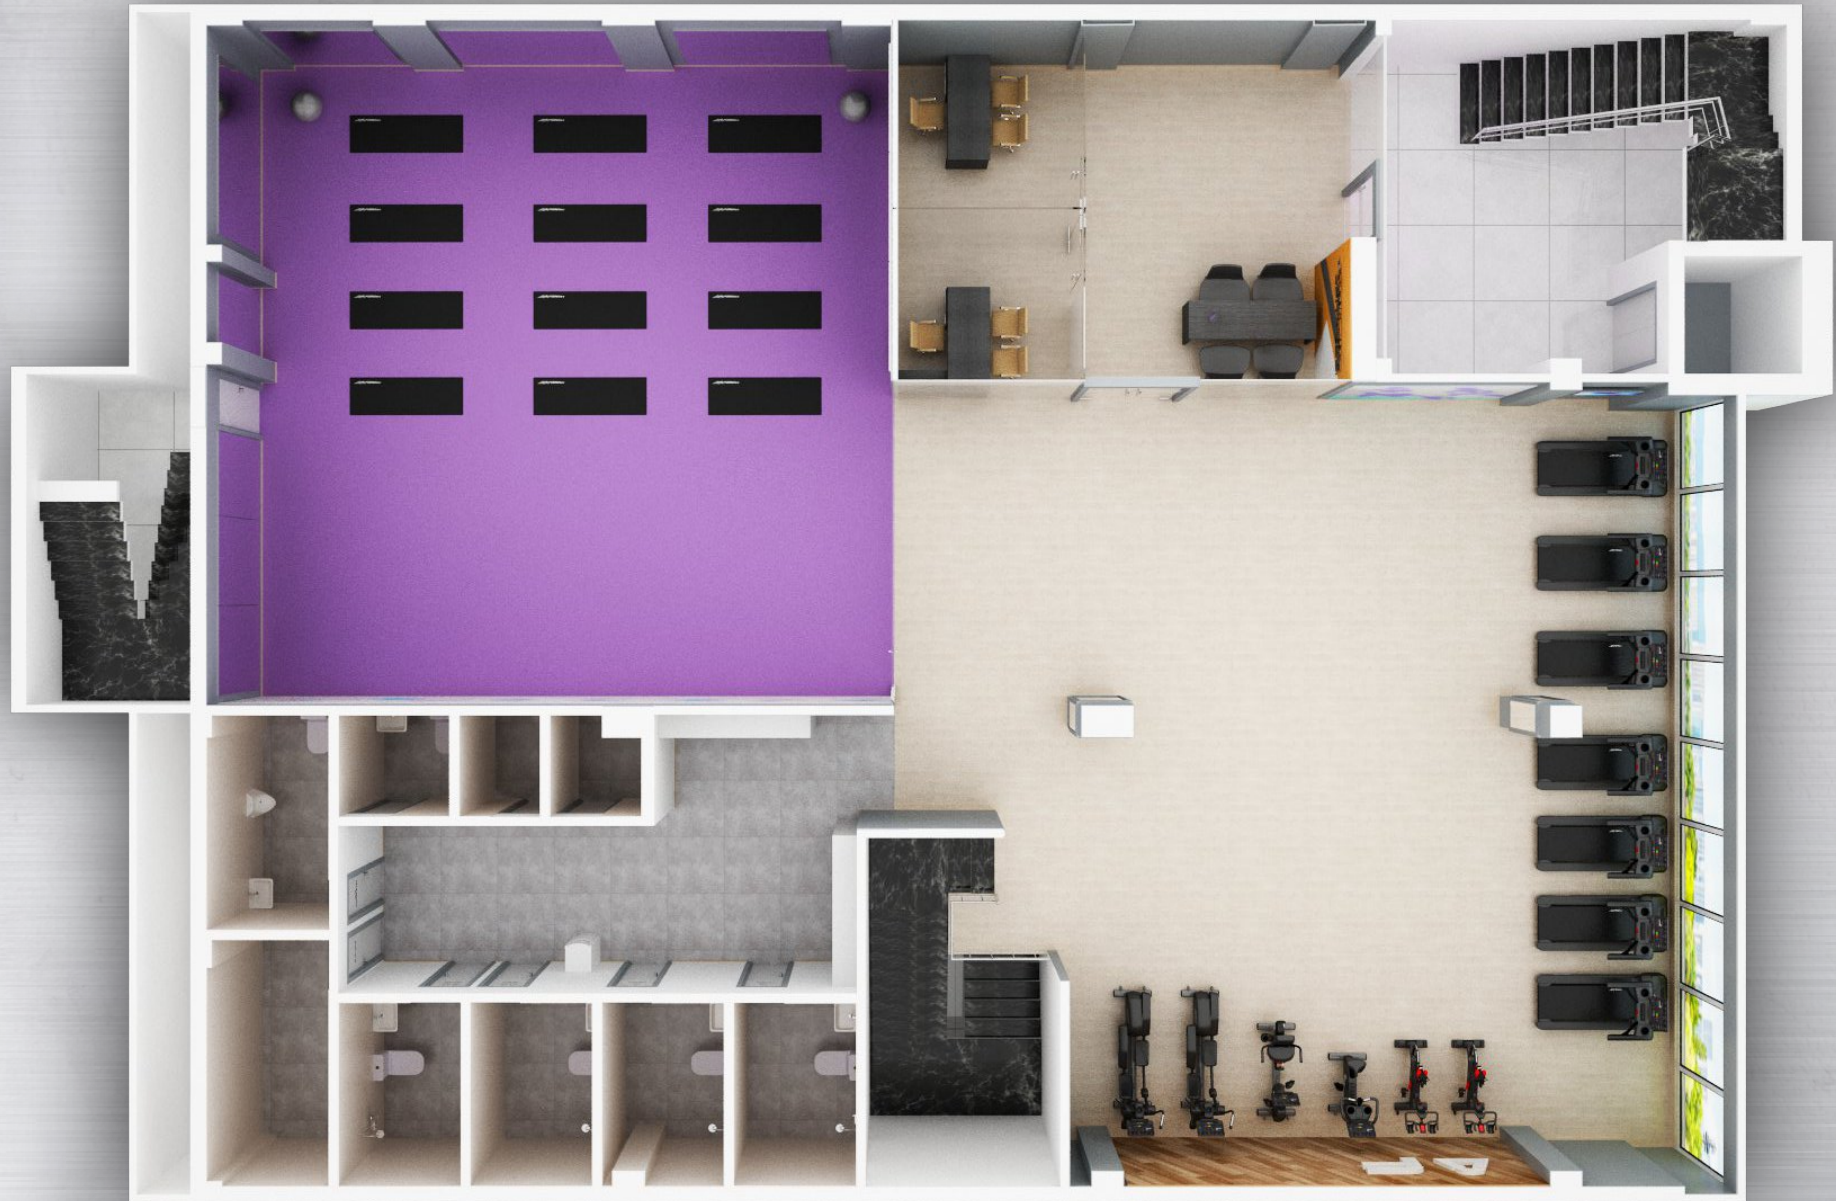

"ECORE" FLOORING DETAILS

BOUNCE 2

ELECTRICAL REQUIREMENTS

- 15 AMPS (POWER POINT 6" ABOVE FROM GROUND)
- STB (5 AMPS POWER SOCKET)
- 3KVA ONLINE UPS / STABILIZER

TOTAL GYM AREA SQ FT - 5,300 | SALES CONTACT : PUNEET SHARMA | PHONE : 99719 96175 | 17-02-22 | GV/LF/ORD/21/943