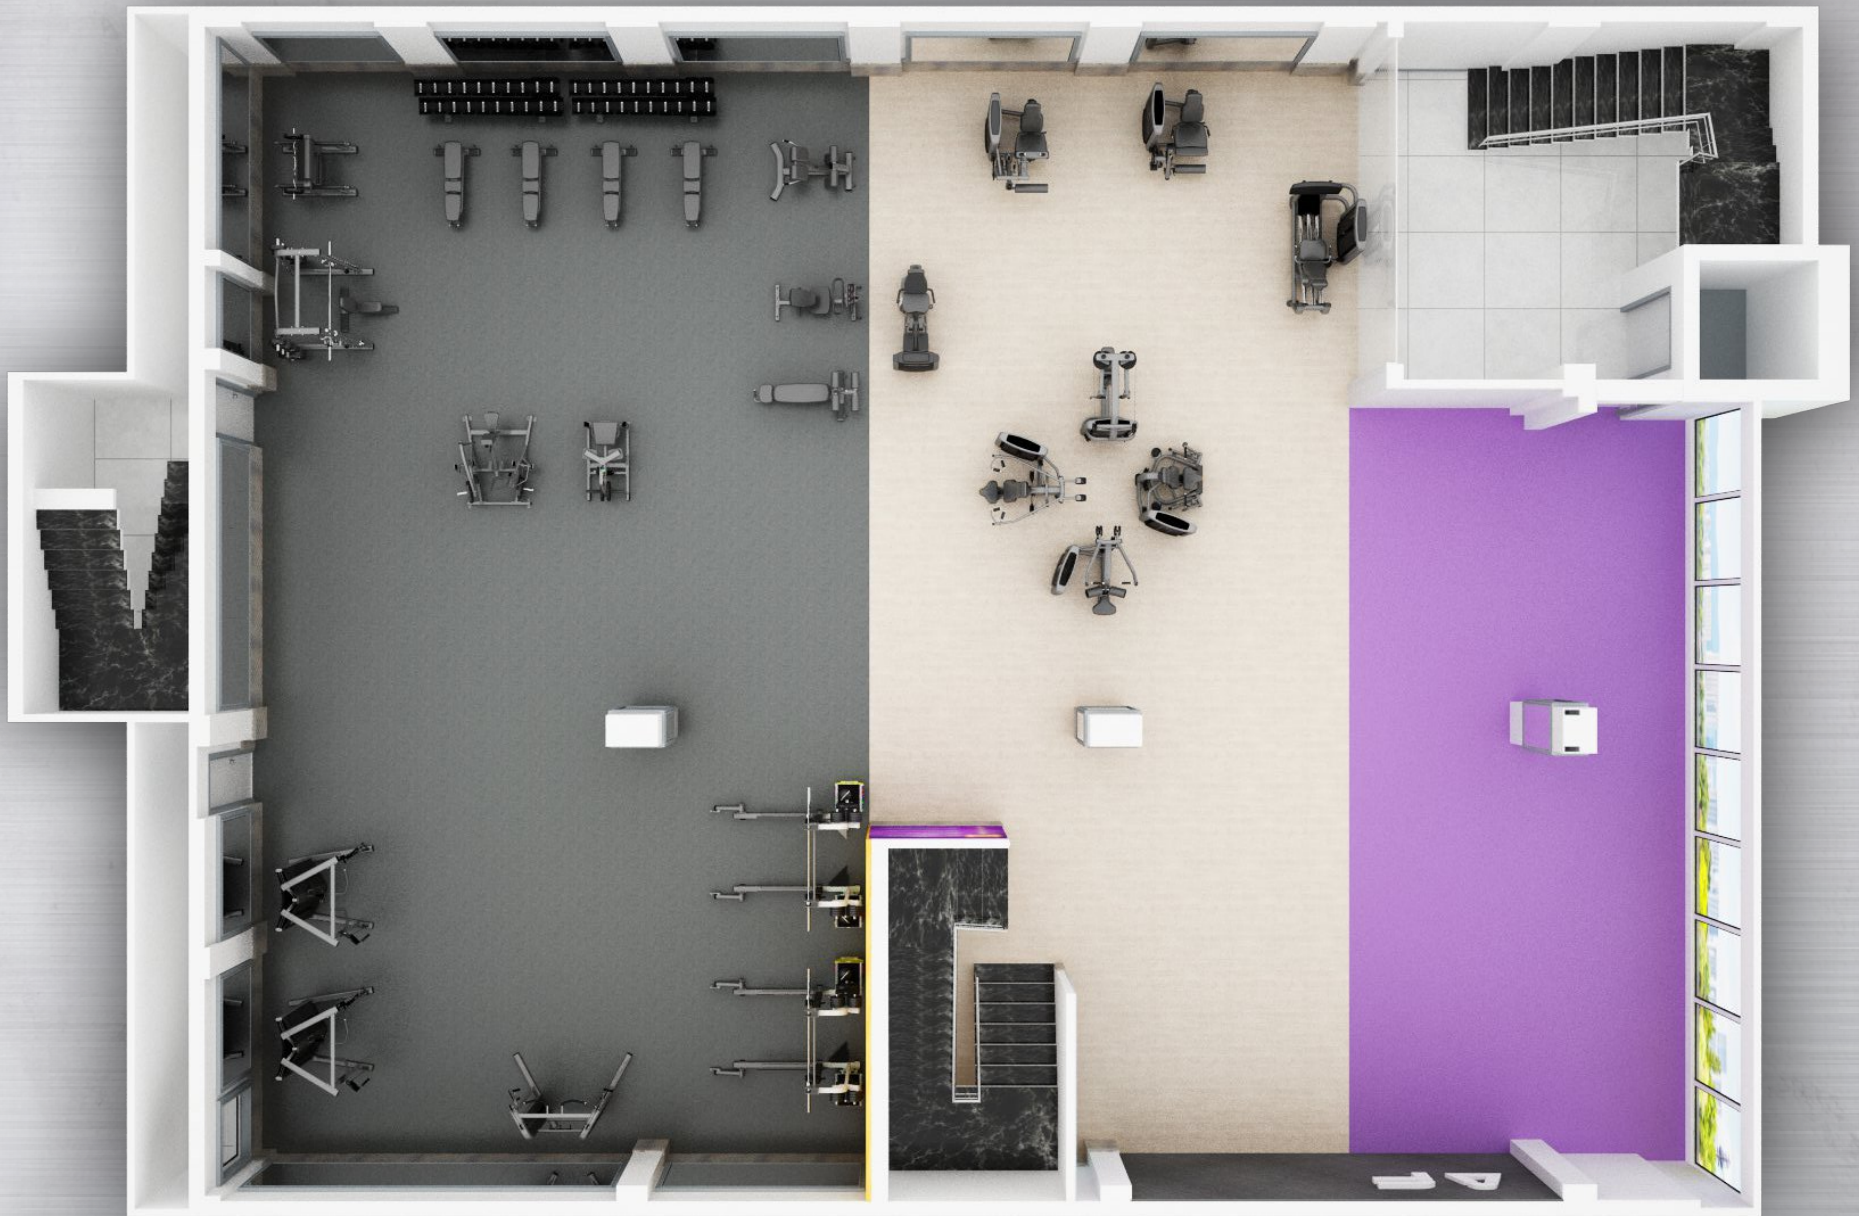

"ECORE" FLOORING DETAILS

BOUNCE 2

ELECTRICAL REQUIREMENTS

- 15 AMPS (POWER POINT 6" ABOVE FROM GROUND)
- STB (5 AMPS POWER SOCKET)
- 3KVA ONLINE UPS / STABILIZER

TOTAL GYM AREA SQ FT - 5,300 | SALES CONTACT : PUNEET SHARMA | PHONE : 99719 96175 | 17-02-22 | GV/LF/ORD/21/943

OUR BRANCHES

2D LAYOUT

3D LAYOUT

WALKTHROUGH

VIRTUAL REALITY (VR)

LifeFitness

**HAMMER
STRENGTH**

SCYBEX