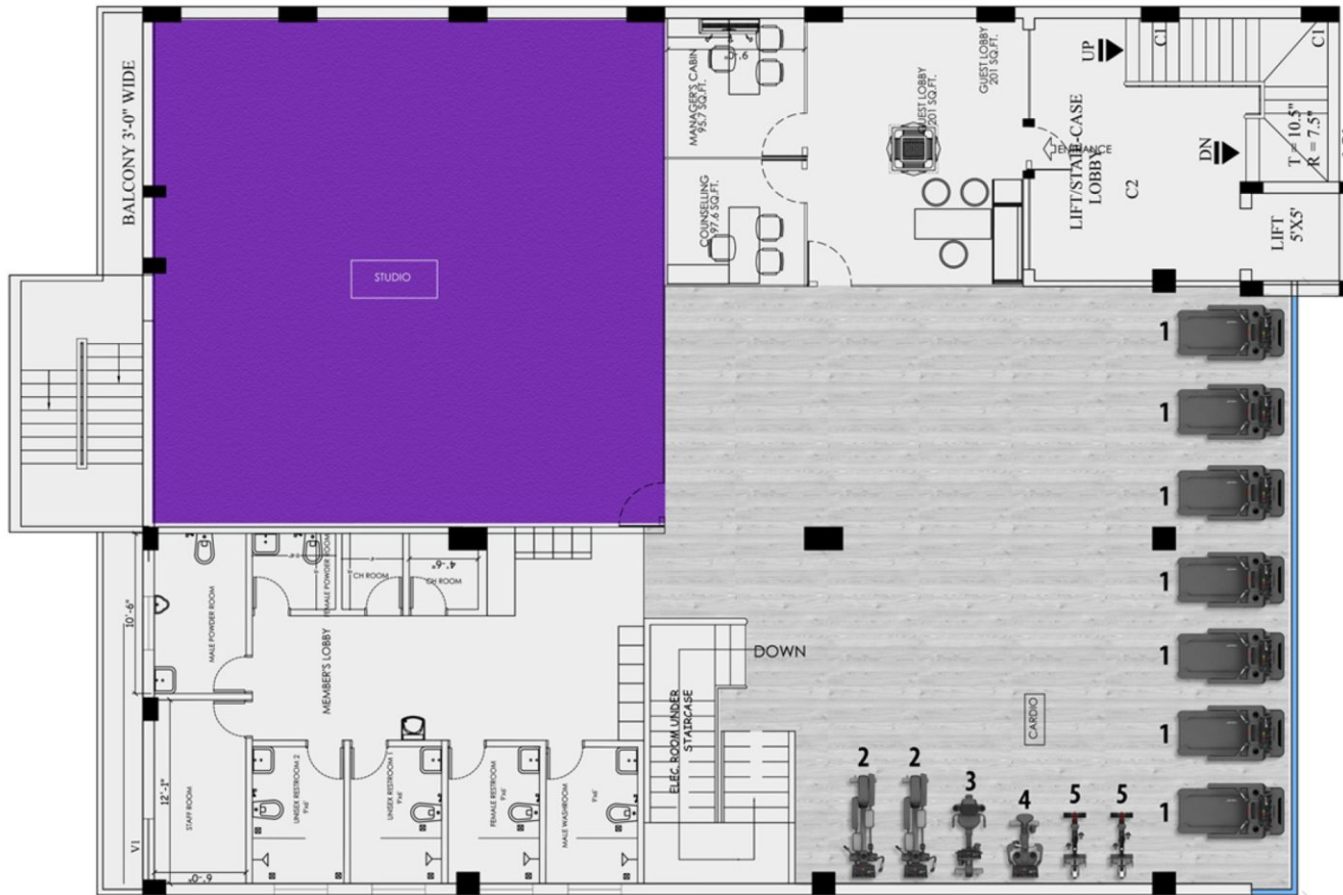

LifeFitness

LIFEFITNESS FACILITY DESIGN

AF - JALANDHAR 3D VIEWS

**HAMMER
STRENGTH**

SCYBEX

INDOOR  CYCLING
GROUP

SCIFIT

AUTHENTIC
EST. 1858
TRADE **BRUNSWICK** MARK
1858
AMERICAN