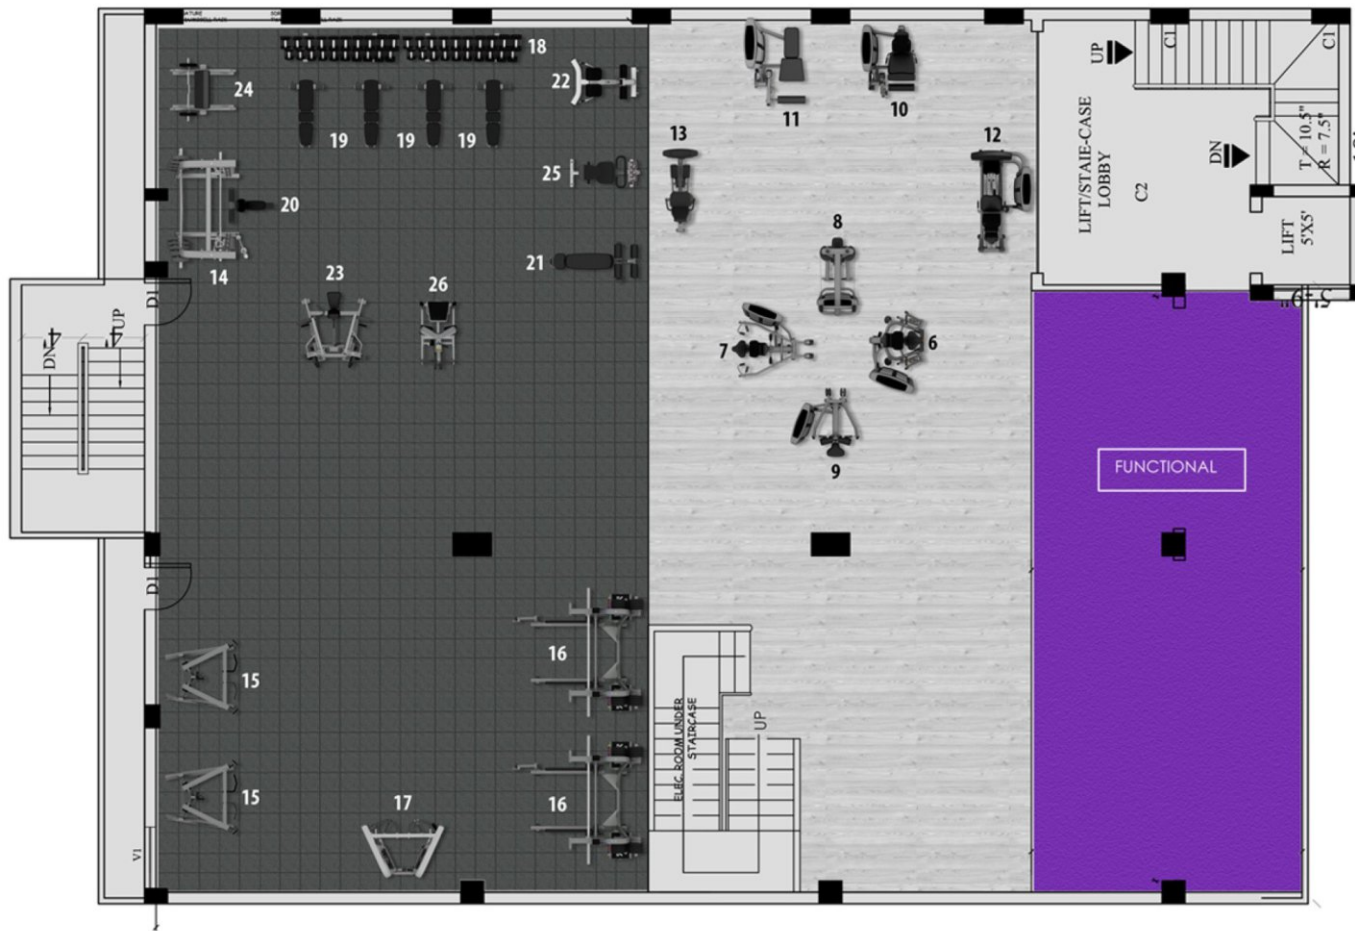

"ECORE" FLOORING DETAILS

BOUNCE 2

ELECTRICAL REQUIREMENTS

- 15 AMPS (POWER POINT 6" ABOVE FROM GROUND)
- STB (5 AMPS POWER SOCKET)
- 3KVA ONLINE UPS / STABILIZER

TOTAL GYM AREA SQ FT - 5,300 | SALES CONTACT : PUNEET SHARMA | PHONE : 99719 96175 | 17-02-22 | GV/LF/ORD/21/943